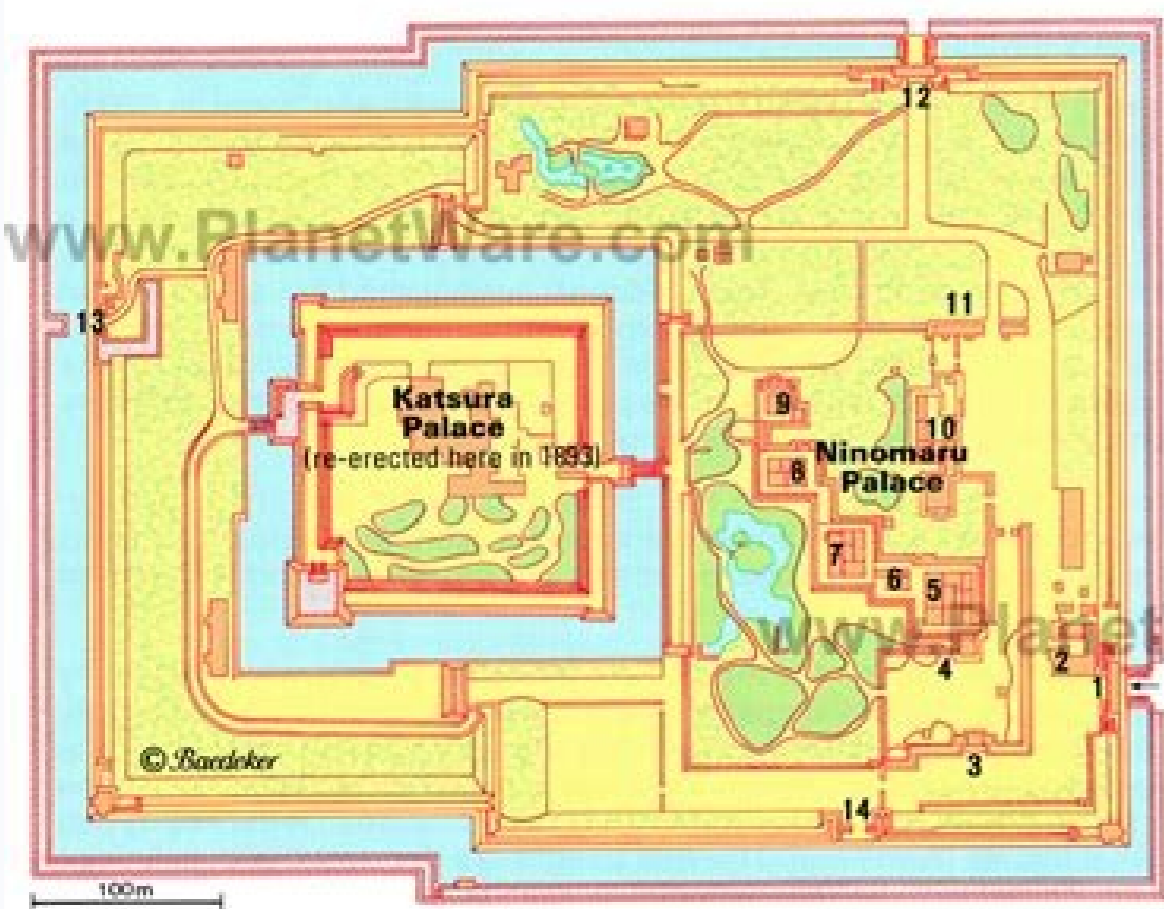

English speaking guided tours of japan

Nijo Castle

1. 1 Higashi Otemon (East Gate; main entrance)
2. 2 Administration
3. 3 Karamon (gate)
4. 4 Mikuruma-yose (gate)
5. 5 Tozamura-no-ma (Samurai Hall)
6. 6 Shikidai (Reception Hall)
7. 7 Ohiruma (Audience Hall)
8. 8 Kuro-shoin
9. 9 Shiro-shoin (Private Apartments)
10. 10 Kitchen
11. 11 Rice store
12. 12 North Gate
13. 13 West Gate
14. 14 South Gate